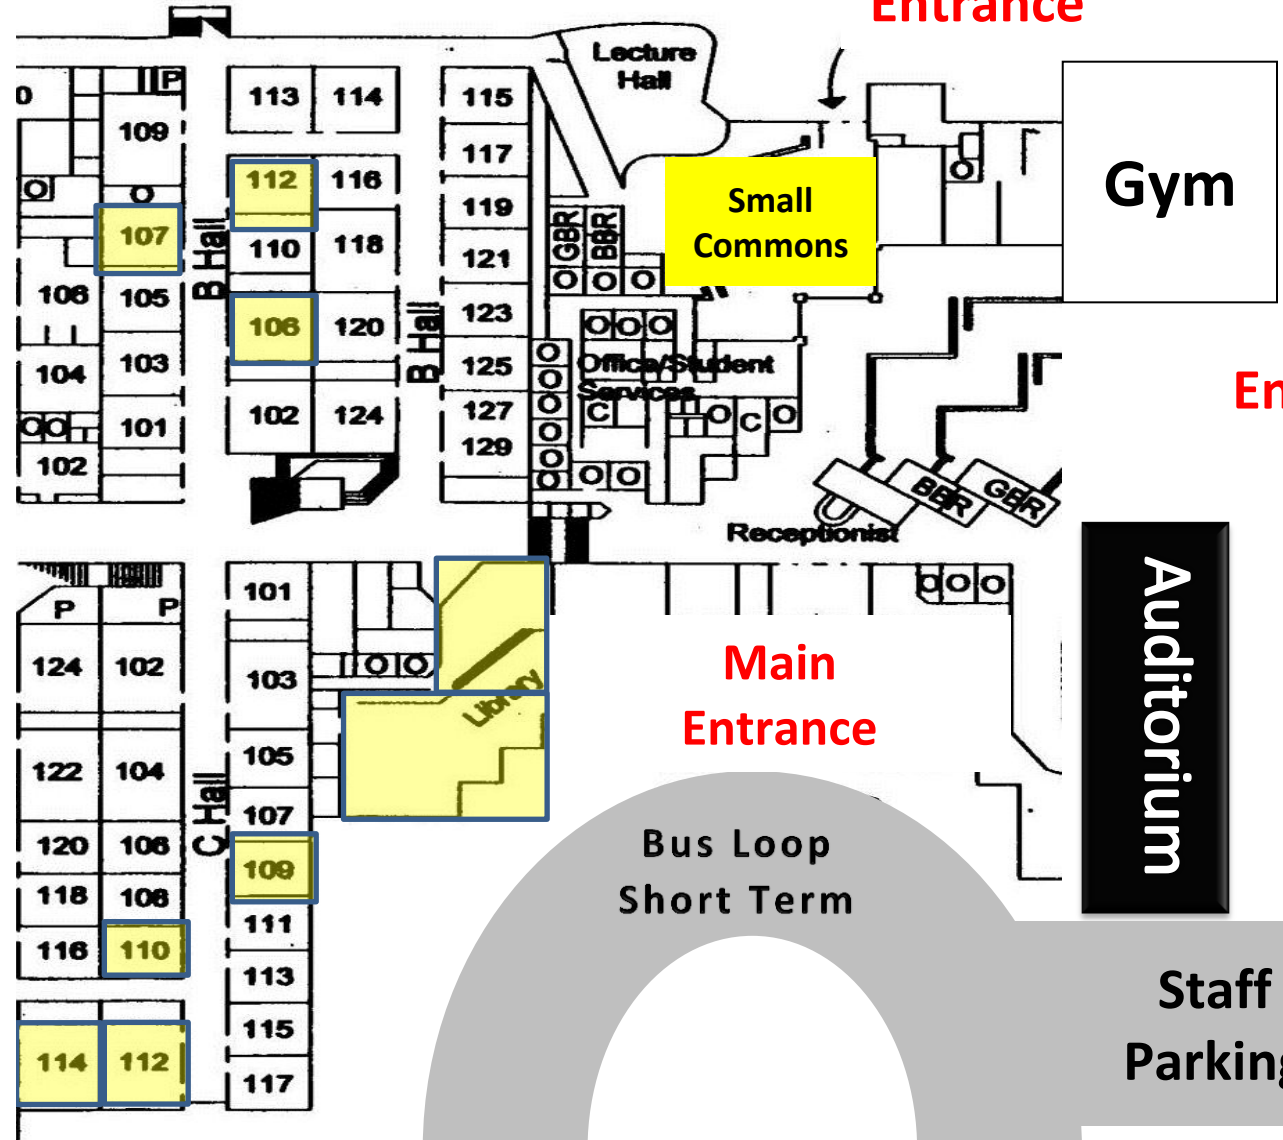

Coppell High School
185 W. Parkway Blvd
Coppell, TX 75019
214-496-6100

Staff Parking

Field House and
Football Stadium
with Track

Access to staff parking

Entrance

Staff and Student Parking

Main Entrance

Auditorium

Staff Parking

Access to staff parking

W. Parkway Blvd